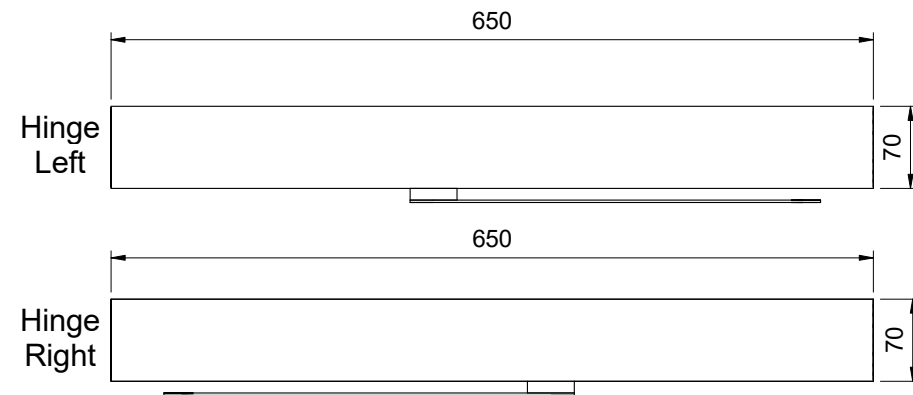

**02 Side View**  
1 : 6

**03 Front View**  
1 : 6

**04 Top View**  
1 : 6

**01 3D View**

Pull Operation			
Item	Description	Material	Finish Option
KAD-EMDF-S PULL	Geze Electromechanical Slimdrive Swing Door Operator for Single Leaf 'Pull' Doors Inc. Mounting & Cover Plate and Pull Arms	Satin Anodised Aluminium. RAL colour	Satin Anodised Aluminium. RAL colour

Rev	Date	Description	Initial
Title : KAD-EMDF-S PULL			
Contract : KCC Architectural			
Scales are as shown, original drawing size A3			
		Creator : Rony	
		Checked by : Denis	
		Scale : N.T.S	
		First issue : 29-05-2018	
		Project No :	
DRG No :		Rev	A