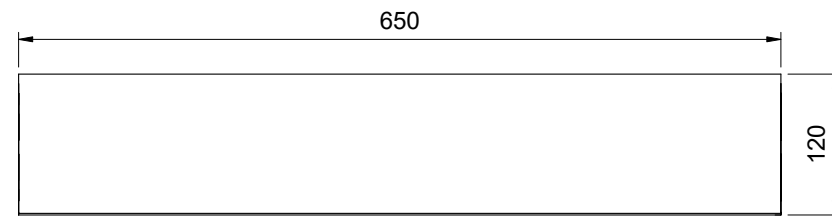

**02 Side View**  
1 : 6

**03 Front View**  
1 : 6

**04 Top View**  
1 : 6

**01 3D View**

Pull Operation			
Item	Description	Material	Finish Option
KAD-EMDF-S PULL	Geze Electromechanical Slimdrive Swing Door Operator for Single Leaf 'Pull' Doors Inc. Mounting & Cover Plate and Pull Arms	Satin Anodised Aluminium. RAL colour	Satin Anodised Aluminium. RAL colour

Rev	Date	Description	Initial
Title : KAD-EMDF-S PULL			
Contract : KCC Architectural			
Scales are as shown, original drawing size A3			
		Creator : Rony	
		Checked by : Denis	
		Scale : N.T.S	
		First issue : 29-05-2018	
		Project No :	
DRG No :		Rev	A